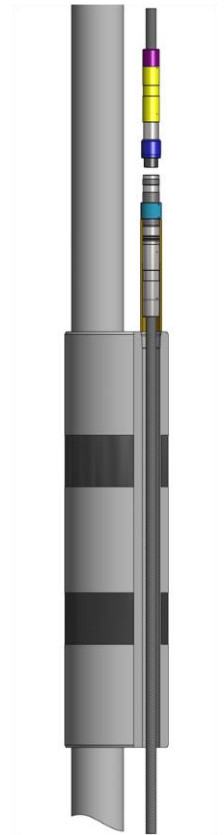

Vertechs Integrated Connector – Packer Penetrator System

Vertechs Integrated Connector (VIC) - Packer Penetrator System is an ESP cable connector system consisting of a slim and compact mandrel design. Simplified design, with only one single connection and no pigtails to splice, significantly reduces installation time and cost, the optimized structure facilitates transportation and can fit into applications with smaller operating space. The VIC has various adapters and different installation options to be compatible with all types of ESP packers. With adjustable length for accurate matching, it reduces installation risks and ensures successful connections.

Features

- Slim and compact mandrel design reduces installation time
- No pigtails, facilitates transportation and saves cost
- Optimized structure, fits into applications with smaller operating space
- Pre-assembled, fewer connections at the field, minimizes the risk of human error
- Adjustable length for accurate matching ensures successful connections
- Multiple adapters and installation ways to be compatible with all types of ESP packers
- Compatible with both round and flat cable of any size

Specifications

VIC-Packer Penetrator System Specifications		
Item	Unit	Value
Voltage rating	V	5,000
Current rating	A	125
Temperature rating	°F/°C	302 / 150
Pressure rating	psi	5,000